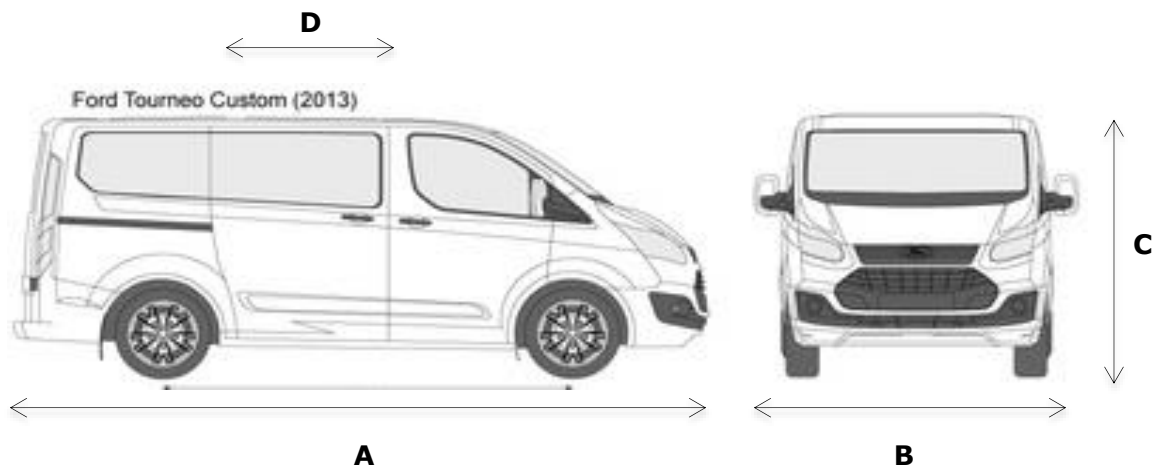

Ford Transit Custom Tourneo

Dimensions

8/9 Seat Tourneo Minibus

	L1	L2
A Overall Length	4972	5339
B Overall Width [with/without mirrors]	2272/1985	2272/1986
C Overall Height*	1927-1984	1927-1977
D Side Door Entry Width	930	930
Luggage Space Width	1752	1752
Luggage Space Floor To Roof	1304	1304
Luggage Space Length [at base of third row seats]	665	1032
Luggage Capacity [behind third row seats]	1180	1930

L1= Short Wheelbase. L2= Long Wheelbase. All dimensions (shown in mm) are subject to manufacturing tolerances and refer to minimum specification models and do not include additional equipment/bodykits. These illustrations are for guidance only.
 *Height dimensions show the range from minimum to maximum of a fully laden, lowest payload vehicle to unladen highest payload vehicle.