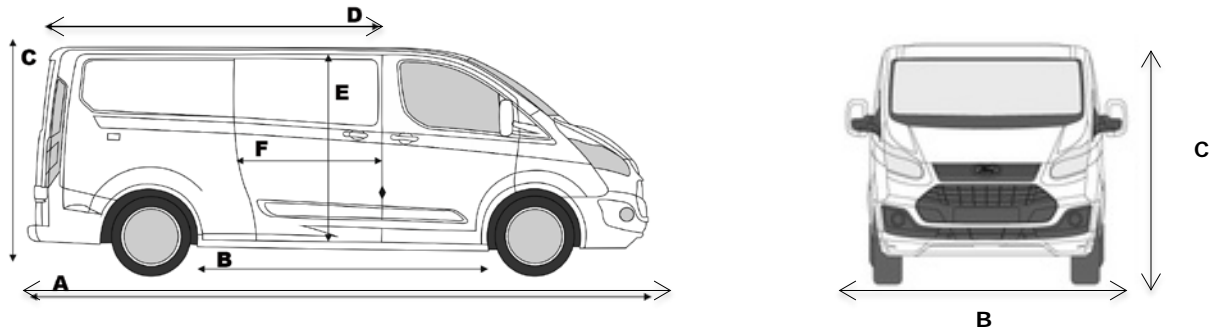

Ford Transit Custom Double Cab-in-Van

Dimensions		L1H1 Van	L1H2 Van	L2H1 Van	L2H2 Van
A	Overall Length	4972	n/a	5339	n/a
B	Overall Width [with/without mirrors]	2272/1986	n/a	2272/1986	n/a
C	Overall Height*	1922-2020	n/a	1923-2017	n/a
D	Maximum loadspace length	1577	n/a	1944	n/a
	Usable load length at 1.2m height on bulkhead	1505	n/a	1872	n/a
E	Side load door entry height	1324	n/a	1324	n/a
F	Side door entry width	930	n/a	930	n/a
	Maximum loadspace width	1775	n/a	1775	n/a
	Rear door/tailgate entry width	1404	n/a	1404	n/a
	Rear door/tailgate height	1347	n/a	1347	n/a

L1= Short Wheelbase. L2= Long Wheelbase, H1= Low Roof, H2= High Roof. All dimensions (shown in mm) are subject to manufacturing tolerances and refer to minimum specification models and do not include additional equipment/bodykits. These illustrations are for guidance only.

*Height dimensions show the range from minimum to maximum of a fully laden, lowest payload vehicle to unladen highest payload vehicle.