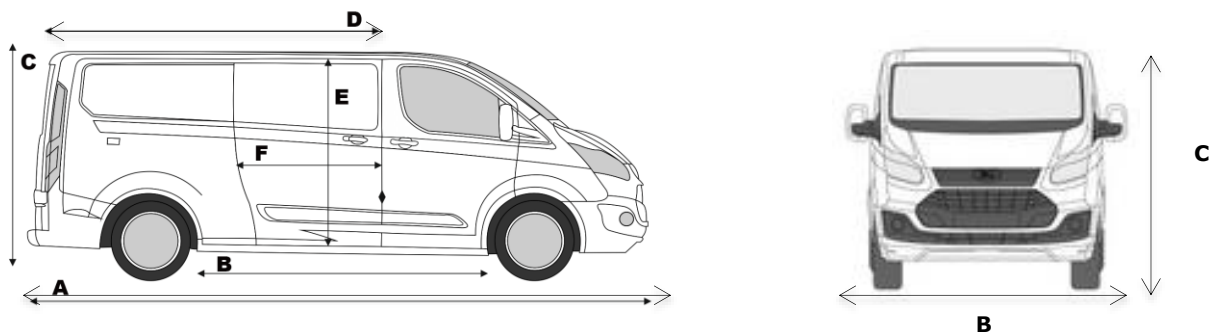

Ford Transit Custom Panel Van

Dimensions	L1H1 Van	L1H2 Van	L2H1 Van	L2H2 Van
A Overall Length	4972	4972	5339	5339
B Overall Width [with/without mirrors]	2272/1986	2272/1986	2272/1986	2272/1986
C Overall Height*	1922-2020	2280-2389	1923-2017	2284-2381
D Maximum loadspace length at floor [upto bulkhead]	2555	2555	2922	2922
D Maximum loadspace length at 1.2m height [upto bulkhead]	2443	2443	2810	2810
D Maximum loadspace length [with load through Bulkhead – includes underseat storage]	3085	3085	3452	3452
E Side load door entry height	1324	1324	1324	1324
F Side door entry width	1030	1030	1030	1030
Maximum loadspace width	1775	1775	1775	1775
Load floor to roof	1406	1778	1406	1778
Rear door/tailgate entry width	1404	1404	1404	1404
Rear door/tailgate height	1347	1706	1347	1706

L1= Short Wheelbase. L2= Long Wheelbase, H1= Low Roof, H2= High Roof. All dimensions (shown in mm) are subject to manufacturing tolerances and refer to minimum specification models and do not include additional equipment/bodykits. These illustrations are for guidance only.

*Height dimensions show the range from minimum to maximum of a fully laden, lowest payload vehicle to unladen highest payload vehicle.